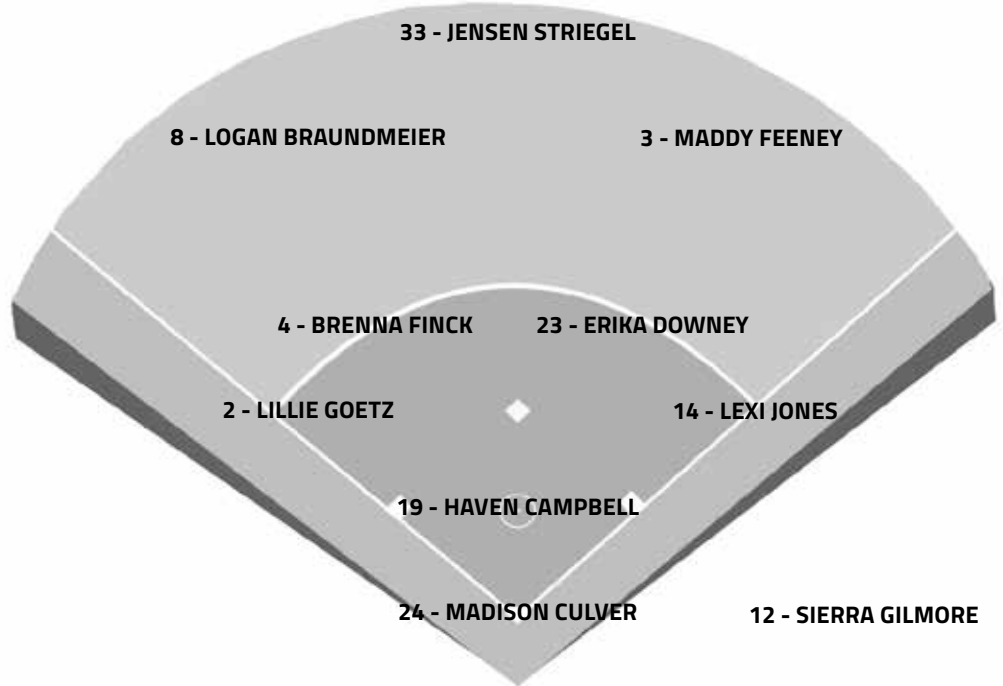

* - OVC Contest
¹ - 2018 Eagle Round Robin Invitational (Statesboro, Ga.)
² - 2018 February Freezer (Starkville, Miss.)
³ - 2018 Trojan Classic (Troy, Ala.)
⁴ - 2018 Coach B Classic (Carbondale, Ill.)
⁵ - 2018 Racer Classic (Murray, Ky.)
⁶ - 2018 Rock Chalk Challenge (Lawrence, Kan.)
⁷ - 2018 OVC Tournament (Oxford, Ala.)
Home games in ALL CAPS
All Times Central
Current game(s) in bold italics

MURRAY STATE PROBABLE STARTERS

2018 OVC STANDINGS

Team	OVC	Overall
Jacksonville State	11-1	24-16
Eastern Kentucky	7-1	25-14
Eastern Illinois	7-3	28-11
SIUE	7-3	17-14
Austin Peay	8-4	25-14
Southeast Missouri	9-5	25-16
UT Martin	6-8	22-24
Tennessee Tech	5-7	14-25
Morehead State	3-5	22-12
Belmont	3-7	22-15
Murray State	0-10	10-30
Tennessee State	0-12	3-39

Standing as of Apr. 19, 2018

QUICK HIT

Category	Team	Opp.	Leader
Batting Avg.	.241	.287	Finck, Gilmore - .306
Slugging %	.335	.416	Goetz - .480
On-Base %	.315	.336	Finck - .388
Runs	150	180	Finck - 26
Hits	249	307	Gilmore - 38
Walks	106	77	Finck - 16
Doubles	39	46	Goetz - 13
Triples	8	13	Goetz - 3
Home Runs	14	22	Jones - 7
RBIs	127	162	Gilmore, Jones - 25
SB/SBA	34/42	21/31	Striegel - 10
ERA	4.07	2.69	Campbell - 3.45
Wins	10	29	Campbell - 6
Saves	3	4	Van Duyse - 2
Strikeouts	115	191	Campbell - 52
Opp. Avg.	.287	.241	Suski - .276
Fielding Pct.	.956	.963	Feeney - 1.00

2018 RECORD BREAKDOWN

All stats are from 2018

	Record	Home	Away	Neutral	Extras
Overall	10-30	3-8	2-10	5-12	2-1
OVC	0-10	0-6	0-4	0-0	0-1

SEASON STREAKS

Overall: L8   Home: L5   Away: L6   Neutral: L8   Extras: L1

SEASON-HIGH WON/LOST STREAKS

Overall: W2/L8   Home: W2/L5   Away: W1/L6   Neutral: W2/L8   Extras: W2/L1