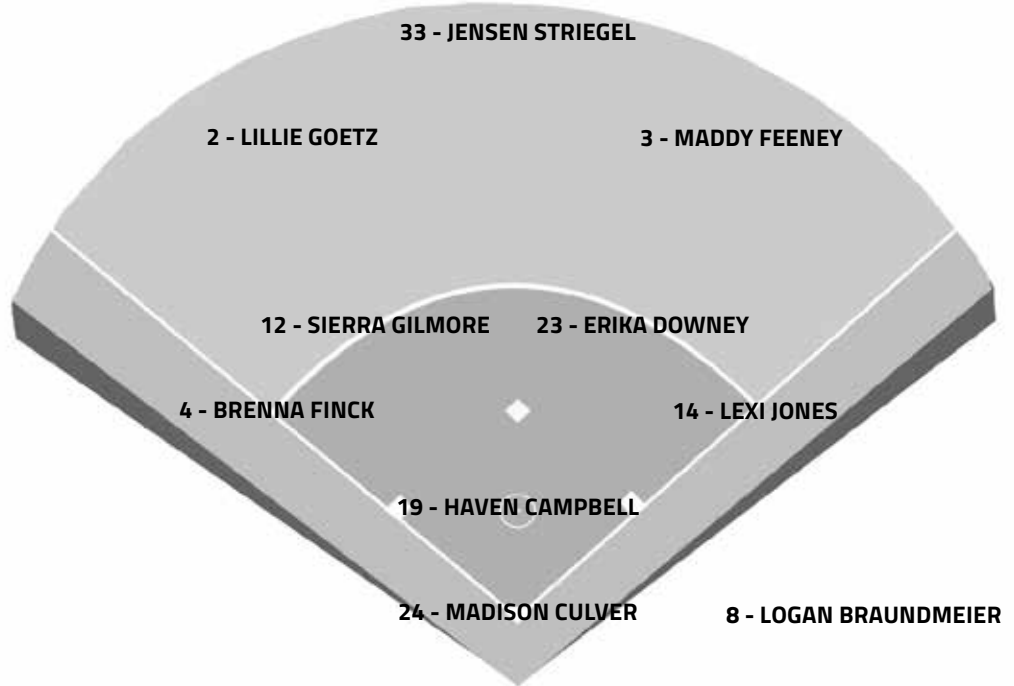

* - OVC Contest
¹ - 2018 Eagle Round Robin Invitational (Statesboro, Ga.)
² - 2018 February Freezer (Starkville, Miss.)
³ - 2018 Trojan Classic (Troy, Ala.)
⁴ - 2018 Coach B Classic (Carbondale, Ill.)
⁵ - 2018 Racer Classic (Murray, Ky.)
⁶ - 2018 Rock Chalk Challenge (Lawrence, Kan.)
⁷ - 2018 OVC Tournament (Oxford, Ala.)
Home games in ALL CAPS
All Times Central
Current game(s) in bold italics

MURRAY STATE PROBABLE STARTERS

2018 OVC STANDINGS

Team	OVC	Overall
Jacksonville State	11-1	24-16
Eastern Illinois	7-1	28-9
Eastern Kentucky	7-1	25-14
Austin Peay	8-4	24-14
Southeast Missouri	8-4	24-15
SIUE	5-7	15-13
UT Martin	5-7	21-22
Tennessee Tech	5-7	14-24
Morehead State	3-5	20-12
Belmont	3-7	22-14
Murray State	0-10	10-29
Tennessee State	0-12	3-38

Standing as of Apr. 16, 2018

QUICK HIT

Category	Team	Opp.	Leader
Batting Avg.	.241	.287	Finck, Gilmore - .306
Slugging %	.335	.416	Goetz - .480
On-Base %	.315	.336	Finck - .388
Runs	150	180	Finck - 26
Hits	249	307	Gilmore - 38
Walks	106	77	Finck - 16
Doubles	39	46	Goetz - 13
Triples	8	13	Goetz - 3
Home Runs	14	22	Jones - 7
RBIs	127	162	Gilmore, Jones - 25
SB/SBA	34/42	21/31	Striegel - 10
ERA	4.07	2.69	Campbell - 3.45
Wins	10	29	Campbell - 6
Saves	3	4	Van Duyse - 2
Strikeouts	115	191	Campbell - 52
Opp. Avg.	.287	.241	Suski - .276
Fielding Pct.	.956	.963	Feeney - 1.00

2018 RECORD BREAKDOWN

All stats are from 2018

Record	Home	Away	Neutral	Extras	
Overall	10-29	3-8	2-9	5-12	2-1
OVC	0-10	0-6	0-4	0-0	0-1

SEASON STREAKS

Overall: L7   **Home:** L5   **Away:** L5   **Neutral:** L8   **Extras:** L1

SEASON-HIGH WON/LOST STREAKS

Overall: W2/L8   **Home:** W2/L5   **Away:** W1/L5   **Neutral:** W2/L8   **Extras:** W2/L1