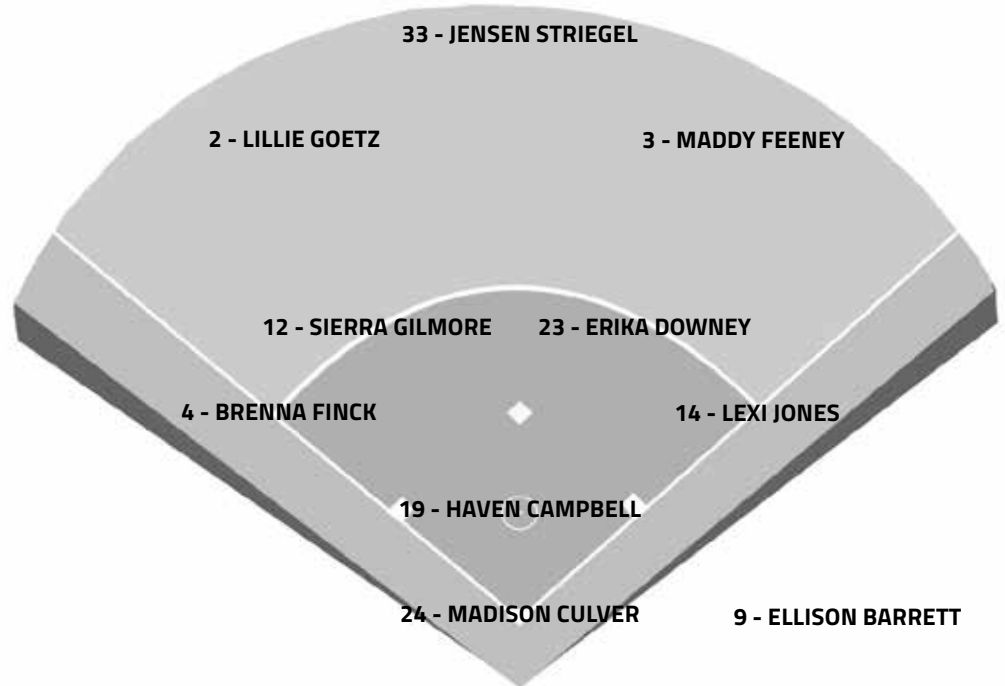

* - OVC Contest

¹ - 2018 Eagle Round Robin Invitational (Statesboro, Ga.)

² - 2018 February Freezer (Starkville, Miss.)

³ - 2018 Trojan Classic (Troy, Ala.)

⁴ - 2018 Coach B Classic (Carbondale, Ill.)

⁵ - 2018 Racer Classic (Murray, Ky.)

⁶ - 2018 Rock Chalk Challenge (Lawrence, Kan.)

⁷ - 2018 OVC Tournament (Oxford, Ala.)

Home games in ALL CAPS

All Times Central

Current game(s) in bold italics

MURRAY STATE PROBABLE STARTERS

2018 OVC STANDINGS