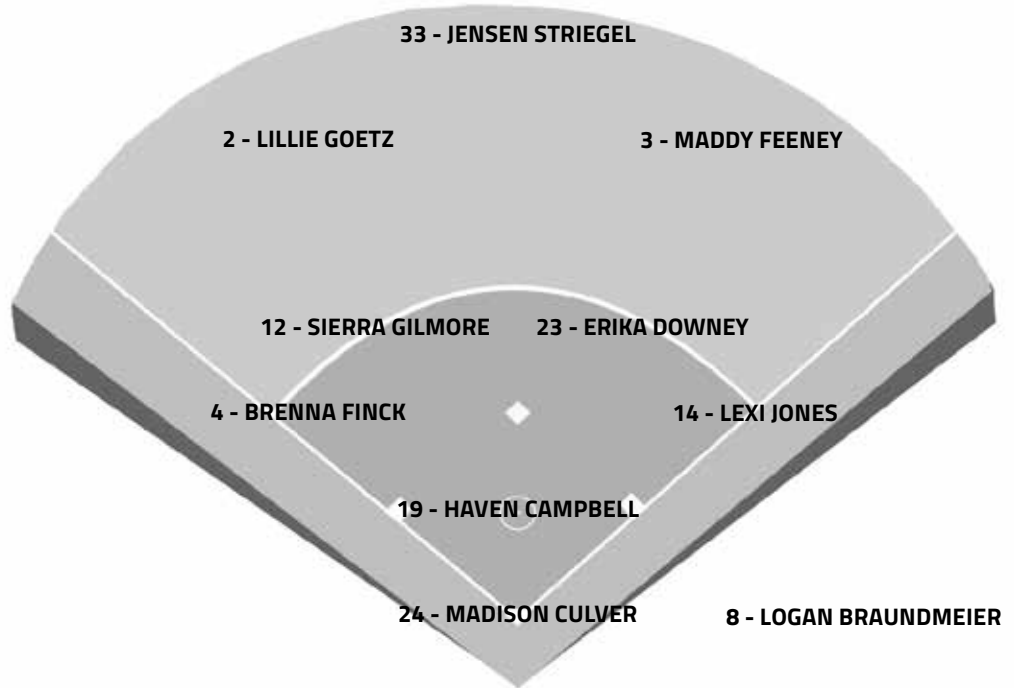

* - OVC Contest
¹ - 2018 Eagle Round Robin Invitational (Statesboro, Ga.)
² - 2018 February Freezer (Starkville, Miss.)
³ - 2018 Trojan Classic (Troy, Ala.)
⁴ - 2018 Coach B Classic (Carbondale, Ill.)
⁵ - 2018 Racer Classic (Murray, Ky.)
⁶ - 2018 Rock Chalk Challenge (Lawrence, Kan.)
⁷ - 2018 OVC Tournament (Oxford, Ala.)
Home games in ALL CAPS
All Times Central
Current game(s) in bold italics

MURRAY STATE PROBABLE STARTERS

2018 OVC STANDINGS

Team	OVC	Overall
Eastern Kentucky	11-1	29-14
Jacksonville State	13-3	26-18
Austin Peay	10-4	27-15
SIUE	10-4	20-15
Southeast Missouri	11-7	27-18
Eastern Illinois	8-6	29-14
Tennessee Tech	7-9	16-27
UT Martin	7-11	23-27
Morehead State	4-8	23-15
Murray State	4-10	14-30
Belmont	3-11	22-19
Tennessee State	0-14	3-41

Standing as of Apr. 24, 2018

QUICK HIT

Category	Team	Opp.	Leader
Batting Avg.	.253	.278	Goetz - .321
Slugging %	.357	.399	Goetz - .529
On-Base %	.323	.321	Finck - .406
Runs	177	192	Finck - 31
Hits	298	332	Goetz - 45
Walks	118	91	Finck - 20
Doubles	50	49	Goetz - 15
Triples	11	13	Goetz - 4
Home Runs	17	23	Jones - 7
RBIs	153	174	Jones - 26
SB/SBA	43/52	25/37	Striegel - 11
ERA	3.77	2.96	Campbell - 2.89
Wins	14	30	Campbell - 9
Saves	3	4	Van Duyse - 2
Strikeouts	138	216	Campbell - 67
Opp. Avg.	.278	.253	Campbell - .259
Fielding Pct.	.957	.964	Feeney - 1.00

2018 RECORD BREAKDOWN

All stats are from 2018

	Record	Home	Away	Neutral	Extras
Overall	14-30	3-8	6-10	5-12	2-1
OVC	4-10	0-6	4-4	0-0	0-1

SEASON STREAKS

Overall: W4   Home: L5   Away: W4   Neutral: L8   Extras: L1

SEASON-HIGH WON/LOST STREAKS

Overall: W4/L8   Home: W2/L5   Away: W4/L6   Neutral: W2/L8   Extras: W2/L1