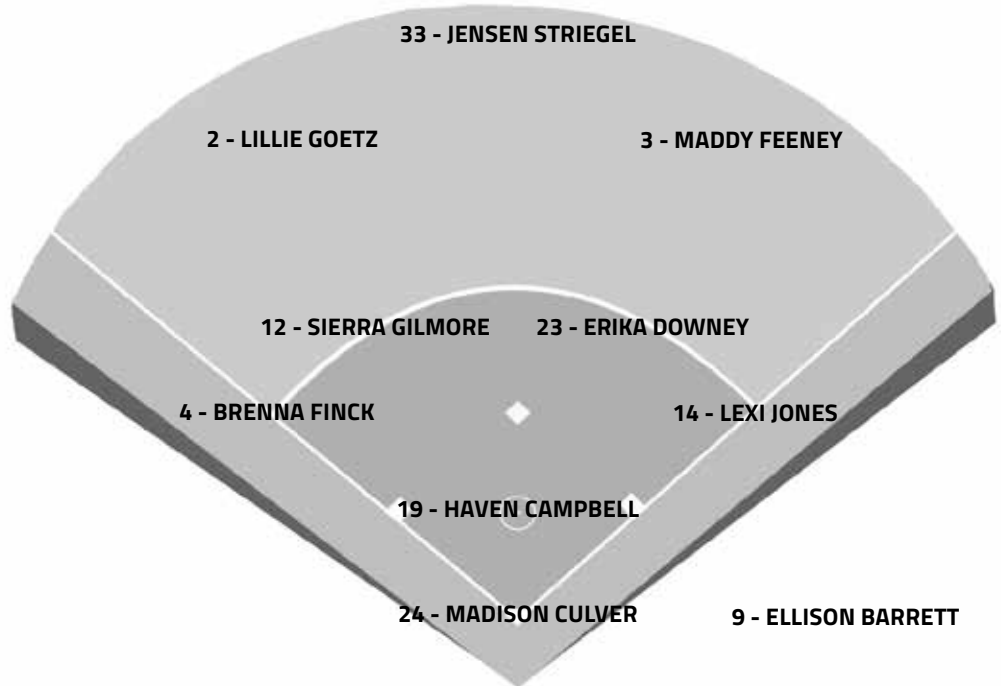

⁶ - 2018 Rock Chalk Challenge (Lawrence, Kan.)

⁷ - 2018 OVC Tournament (Oxford, Ala.)

Home games in ALL CAPS

All Times Central

Current game(s) in bold italics

MURRAY STATE PROBABLE STARTERS

2018 OVC STANDINGS